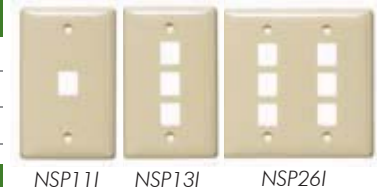

Angled Faceplates, 4-Port, Single Gang

Color	Electric Ivory	Gray	Office White	White
Catalog No.	AFP14EI	AFP14G	AFP14	AFP14W

xx = Color: **AL** (Almond), **BK** (Black), **EI** (Electric Ivory), **GY** (Gray), **LA** (Light Almond), **OW** (Office White), and **W** (White).
For all NS and NP series plates, use **I** for Ivory. Light Almond is the same color as Office White. Almond is not available in single gang. See color chart on page V30.

IFP11OW IFP12OW IFP13OW

IFP26OW IFP212OW

NSP11I NSP13I NSP26I

NP13I

AFP14

Compatible with Hubbell Labeling System, see page U7.

- Designed to Flush Mount with Box Eliminator
- Adjustable Leveling Feature
- ANSI/TIA-606-B Compliant